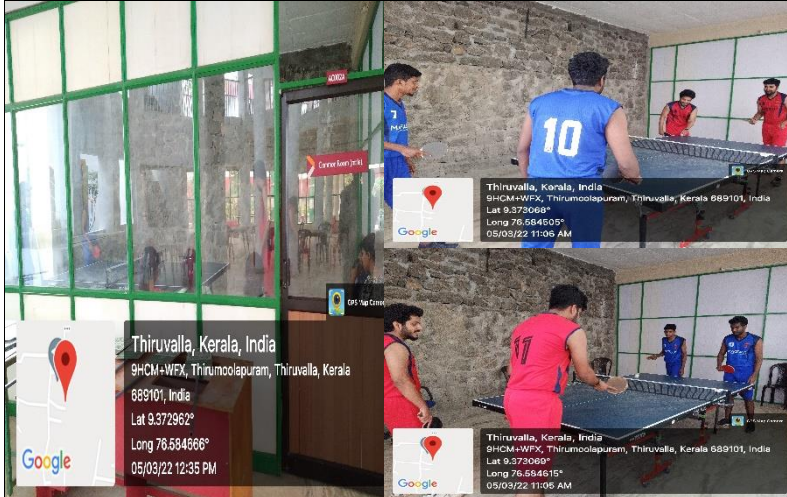

### Shuttle Badminton

Court View

With Players

**Details:**

**Name :** Shuttle Badminton

**Dimension:** 30m X 20m

Table Tennis, Chess & Caroms - Lobby

Details: