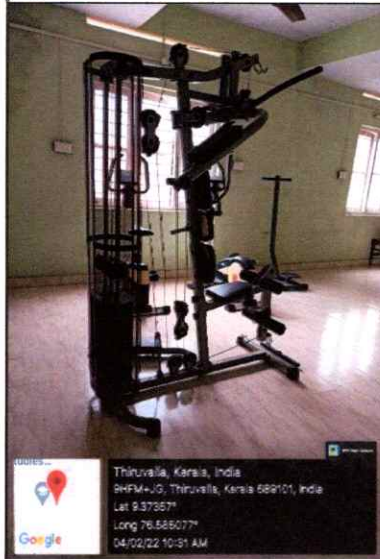

**Dimension:** 18m X 8m

**Sports Store - Entrance & Inside views**

Entrance

Inside view

**Details:**

**Name :** Sports Store

**Dimension:** 4m X 3m

**Yoga Facility**

Entrance

Inside

**Details**

**Name :** Yoga Hall

**Dimension:** 11.36mX 3.16m

**Gymnasium - Gents**

Inside

Students using facility

**Details**

**Name :** Gymnasium - Gents

**Dimension:** 8m X 4.5m

**Gymnasium - Ladies**

Thiruvalla, Kerala, India  
94PM+JG, Thiruvalla, Kerala 689101, India  
Lat 9.573571  
Long 76.586077  
04/02/22 10:51 AM

**Gym - Interior**

Thiruvalla, Kerala, India  
94PM+JG, Thiruvalla, Kerala 689101, India  
Lat 9.573571  
Long 76.586077  
04/02/22 10:51 AM

Thiruvalla, Kerala, India  
94PM+JG, Thiruvalla, Kerala 689101, India  
Lat 9.573571  
Long 76.586077  
04/02/22 10:51 AM