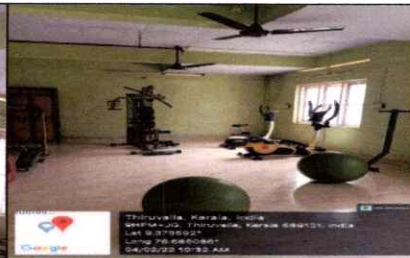

Thiruvalla, Kerala, India
94PM+JG, Thiruvalla, Kerala 689101, India
Lat 9.573571
Long 76.586077
04/02/22 10:51 AM