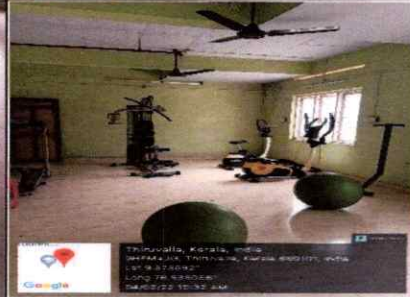

Thiruvalla, Kerala, India
94PM+JG, Thiruvalla, Kerala 689101, India
Lat 9.573571
Long 76.586077
04/02/22 10:51 AM

Gym -Interior

Details

Name : Gymnasium - Ladies

Dimension: 9m X 4.5m

Fr. Dr. CHERIAN J KOTTAYIL
PRINCIPAL
Mar Athanasios College For Advanced Studies
Tiruvalla- 689101, Kerala