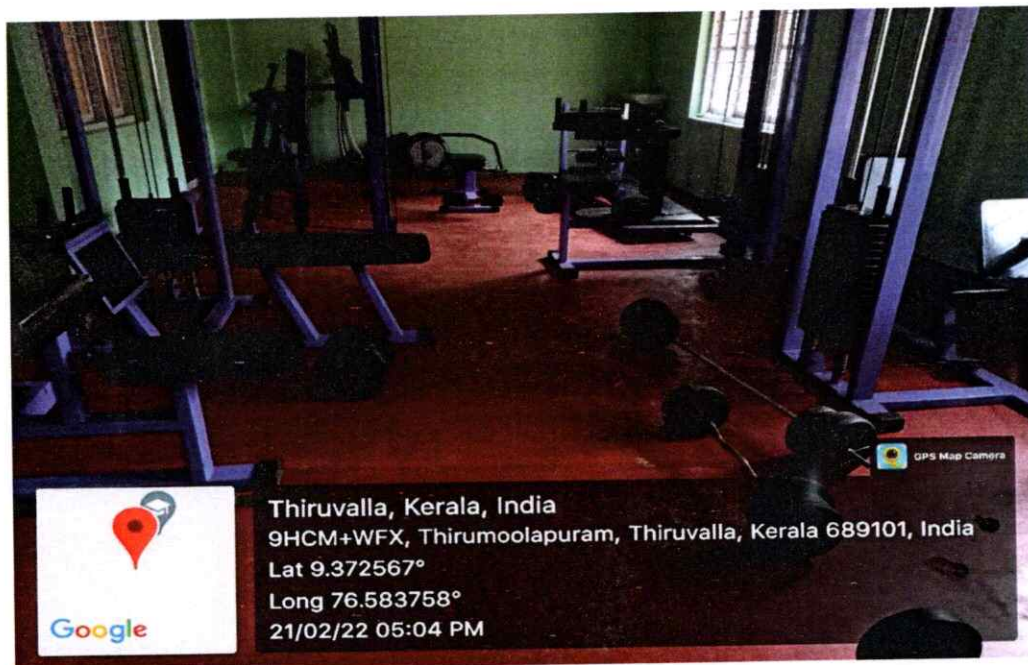

GYM FOR GIRLS